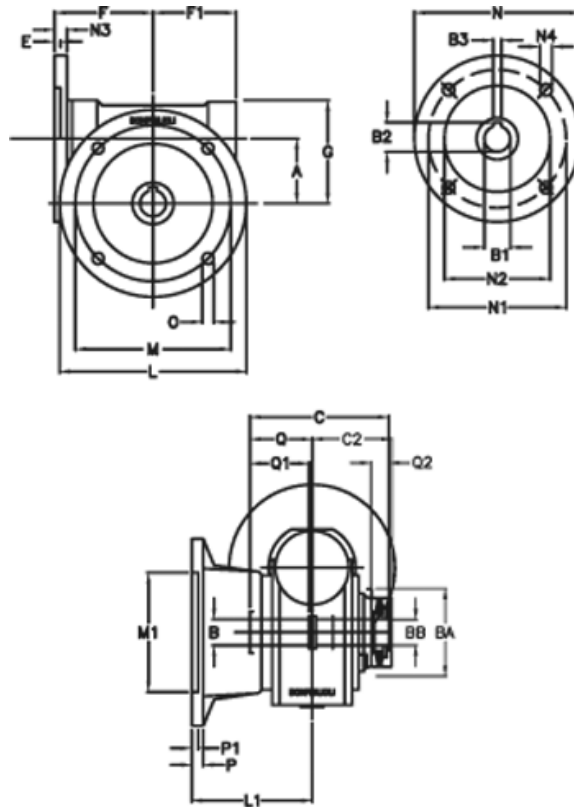

Article number: 390204902843336

Description: Worm Gear with Torque Limiter  
VF 49-L2-F-28 P80B14

## Measures

a = 49.50	C2 = 63,5	m = 90	P = 12
B = 25	Description = VF 49F-xx-80B14	M1 = 70	P1 = 10
B1 E7 = 19	E = 3.0	N = 120	Q = 51.0
B2 = 21.8	F = 70	N1 = 100	Q1 = 41
B3 H9 = 6	F1 = 63	N2 = 80	Q2 = 15
BA = 63	g = 80	N3 = 10.0	
BB H7 = 14	L = 125	N4 = 7.0	
C = 105	L1 = 85.5	O = 10.5	